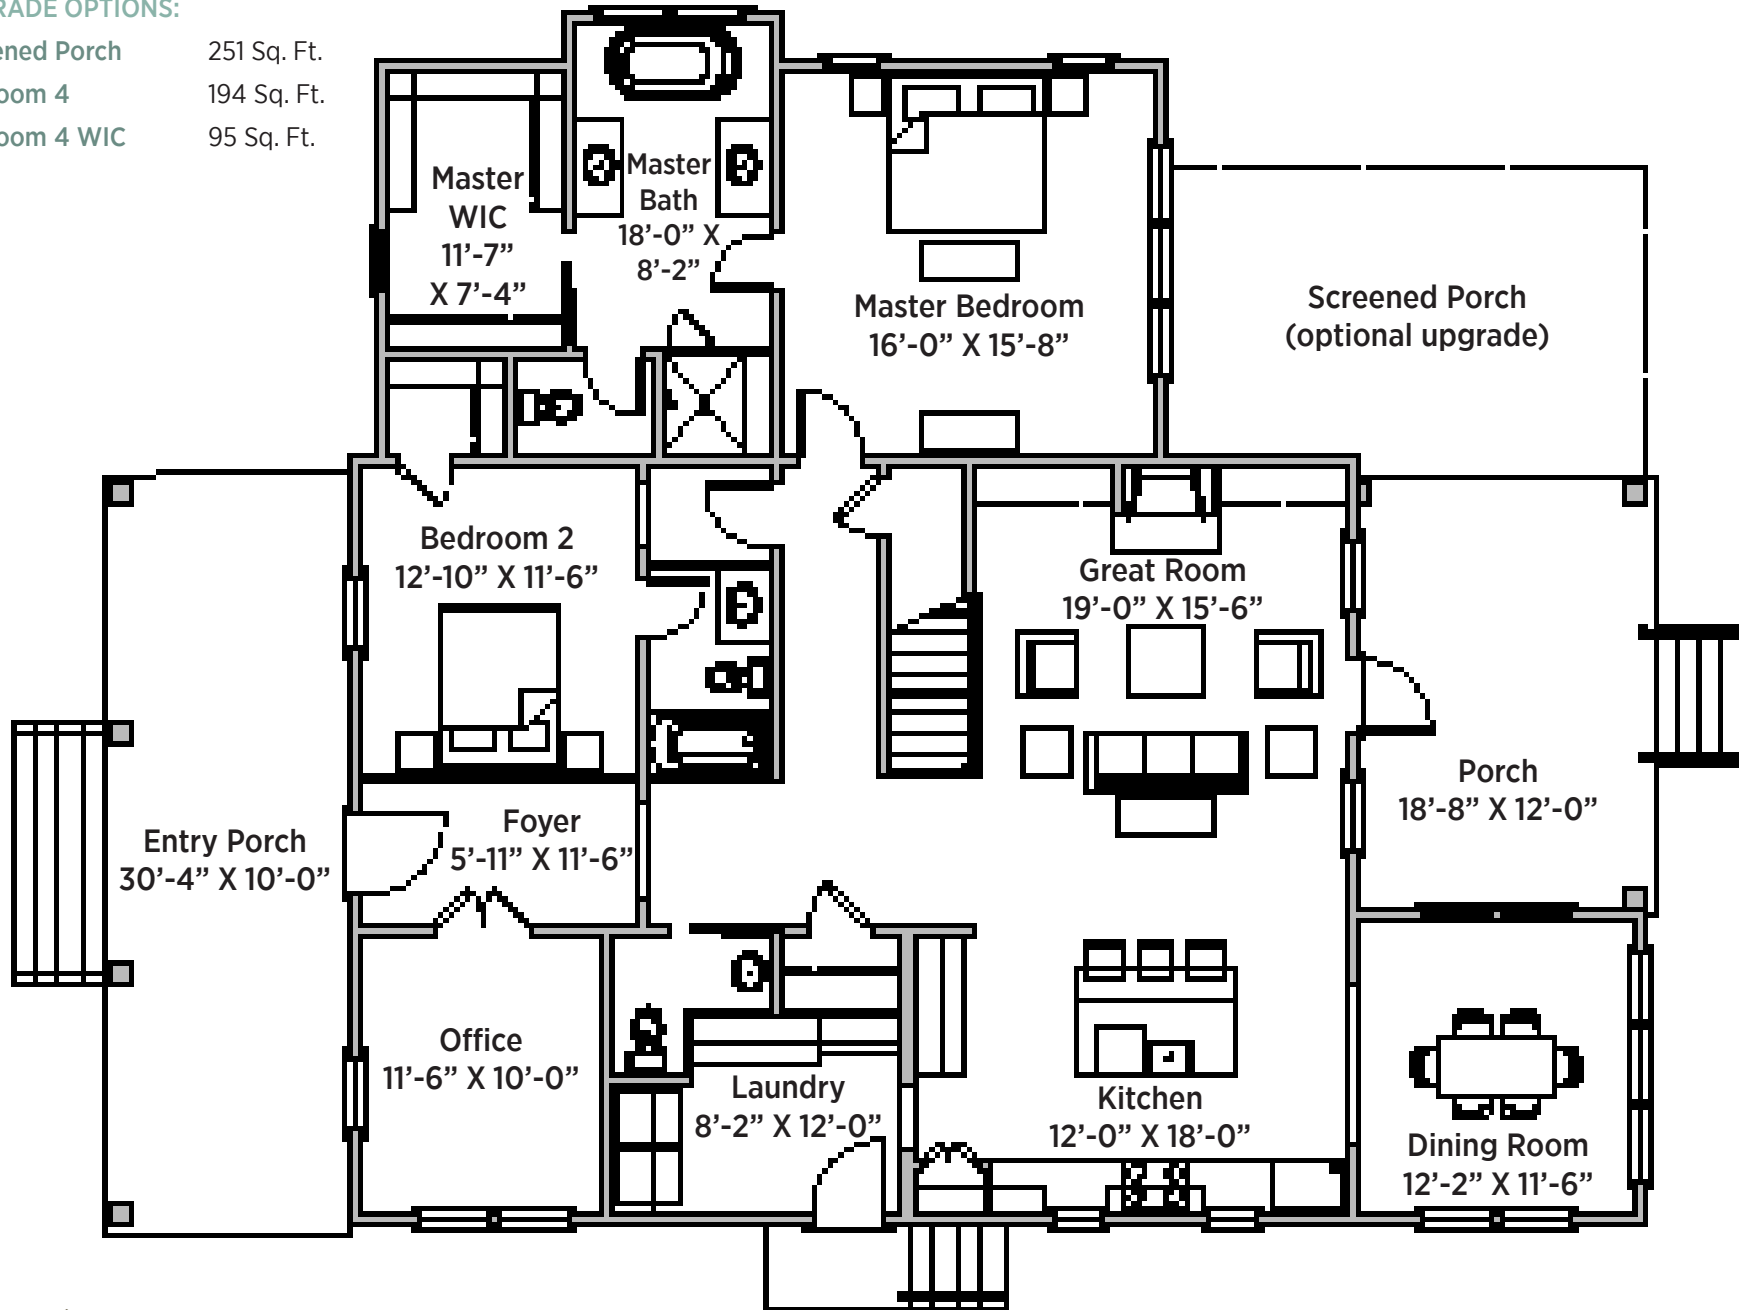

2,726 TOTAL
HEATED SQ. FT.

3 BR/3.5 BA

CEILING 10' FIRST FLOOR,
9' SECOND FLOOR

Lee Model

FIRST FLOOR

Lee Model

UPGRADE OPTIONS:

- Screened Porch 251 Sq. Ft.
- Bedroom 4 194 Sq. Ft.
- Bedroom 4 WIC 95 Sq. Ft.

Changes to floor plans available upon request. © Copyright 2018 Pearce Scott Architects

SECOND FLOOR

Lee Model

Changes to floor plans available upon request. © Copyright 2018 Pearce Scott Architects