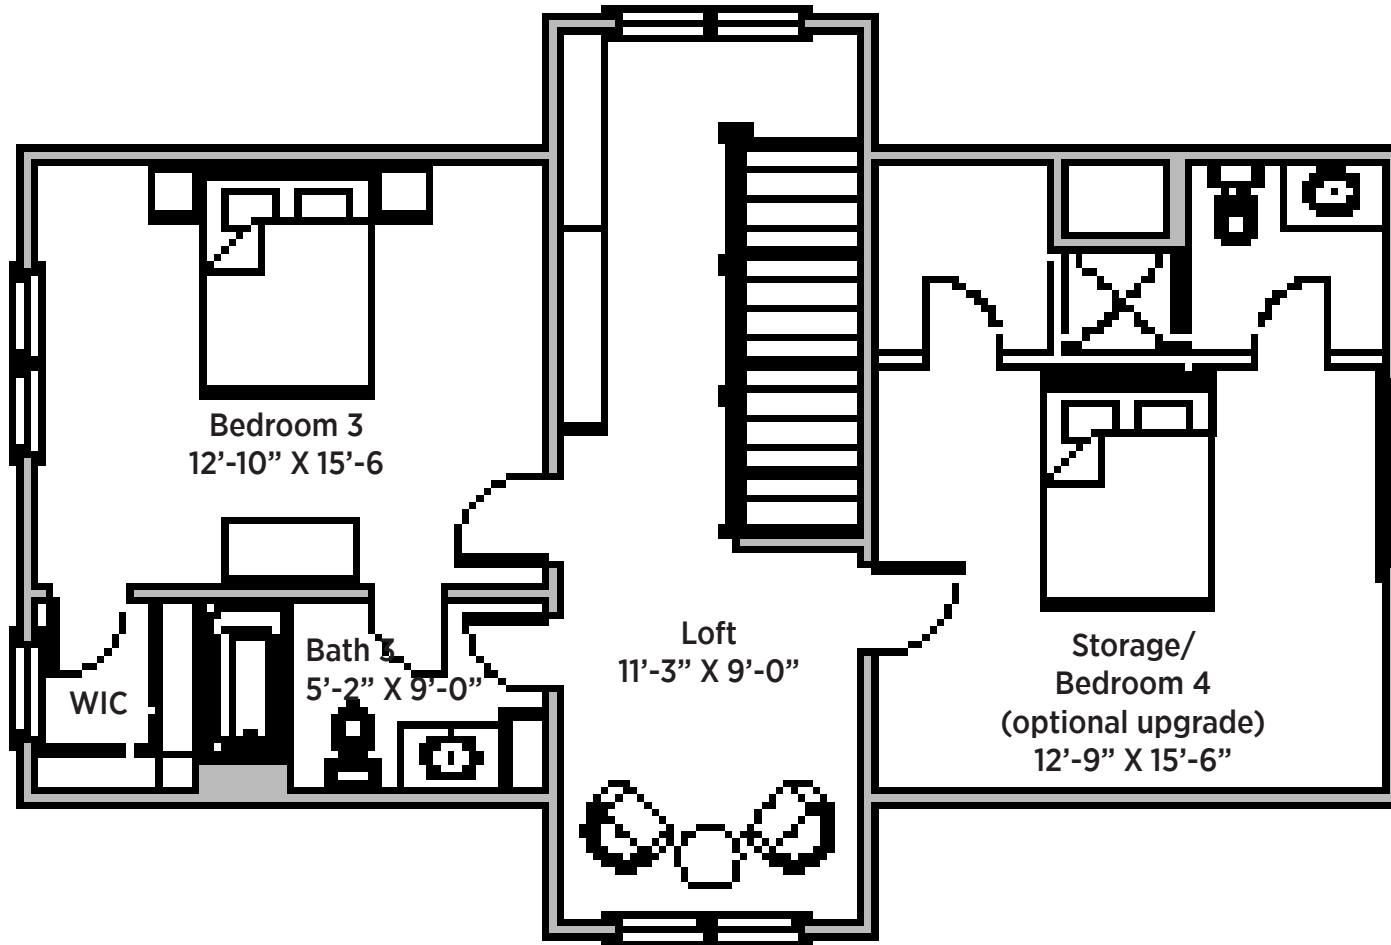

2,726 TOTAL
HEATED SQ. FT.

3 BR/3.5 BA

CEILING 10' FIRST FLOOR,
9' SECOND FLOOR

Lee Model

FIRST FLOOR

Lee Model

UPGRADE OPTIONS:

- Screened Porch 251 Sq. Ft.
- Bedroom 4 194 Sq. Ft.
- Bedroom 4 WIC 95 Sq. Ft.

Changes to floor plans available upon request. © Copyright 2018 Pearce Scott Architects

SECOND FLOOR

Lee Model

Changes to floor plans available upon request. © Copyright 2018 Pearce Scott Architects